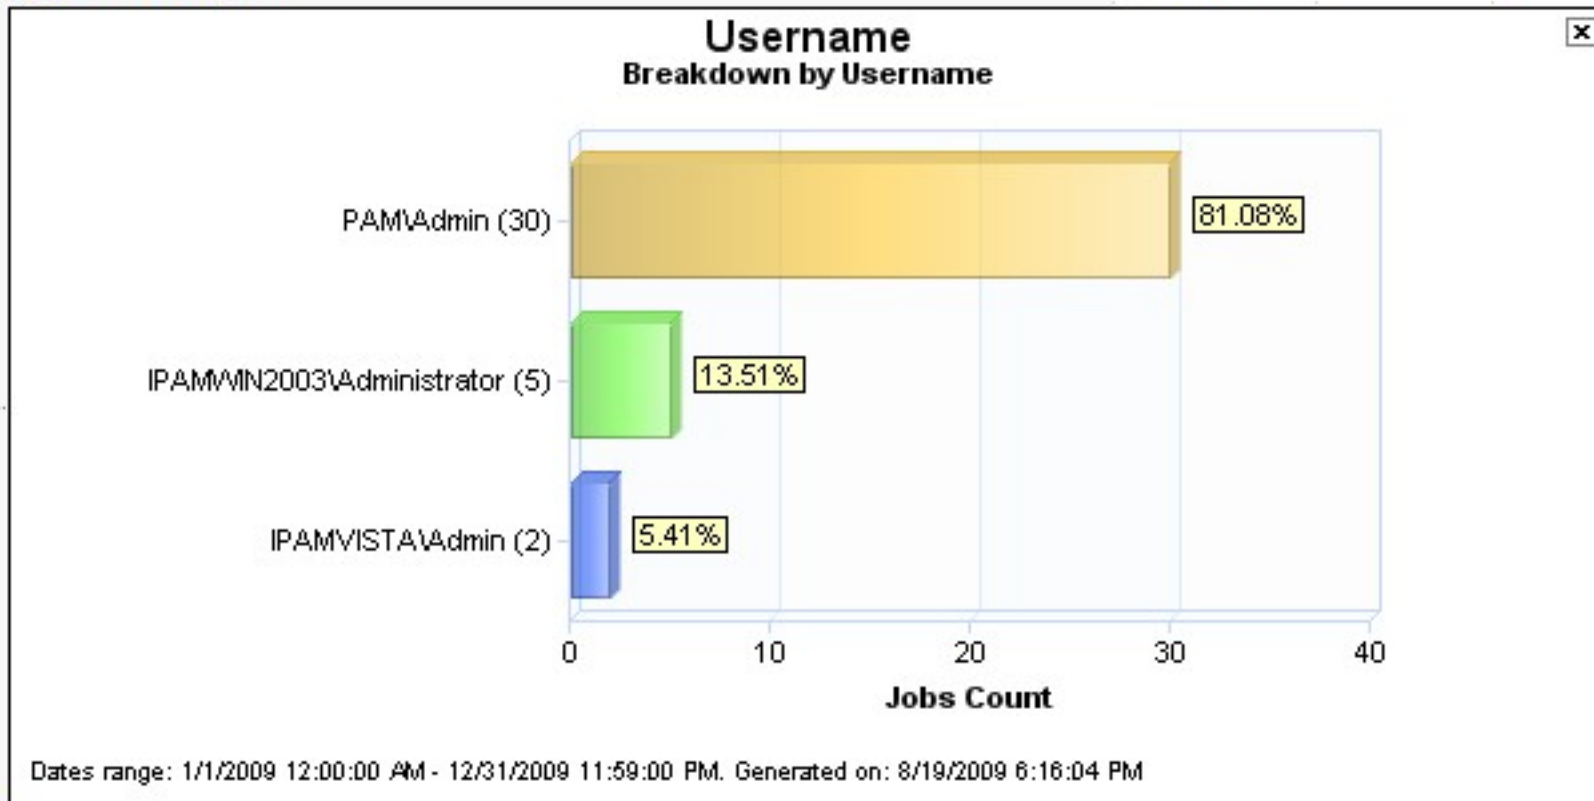

Activity Breakdown	Bytes Printed	Jobs Count	Pages Printed	Percentage
Username	39.95 MB	37	203	100%
PAM\Admin	39.02 MB	30	176	81.08%
IPAMWIN2003\Administrator	647.22 KB	5	25	13.51%
IPAMVISTA\Admin	308.95 KB	2	2	5.41%

Application	Size	Count	Percentage
opera.exe	39.95 MB	37	203
notepad.exe	28.71 MB	18	36
notepad.exe	2.43 MB	6	133
WINWORD.EXE	160.97 KB	6	12
EXCEL.EXE	218.30 KB	2	5
iexplore.exe	1,384.45 KB	2	2
mspaint.exe	6.99 MB	2	4
wordpad.exe	99.72 KB	1	11