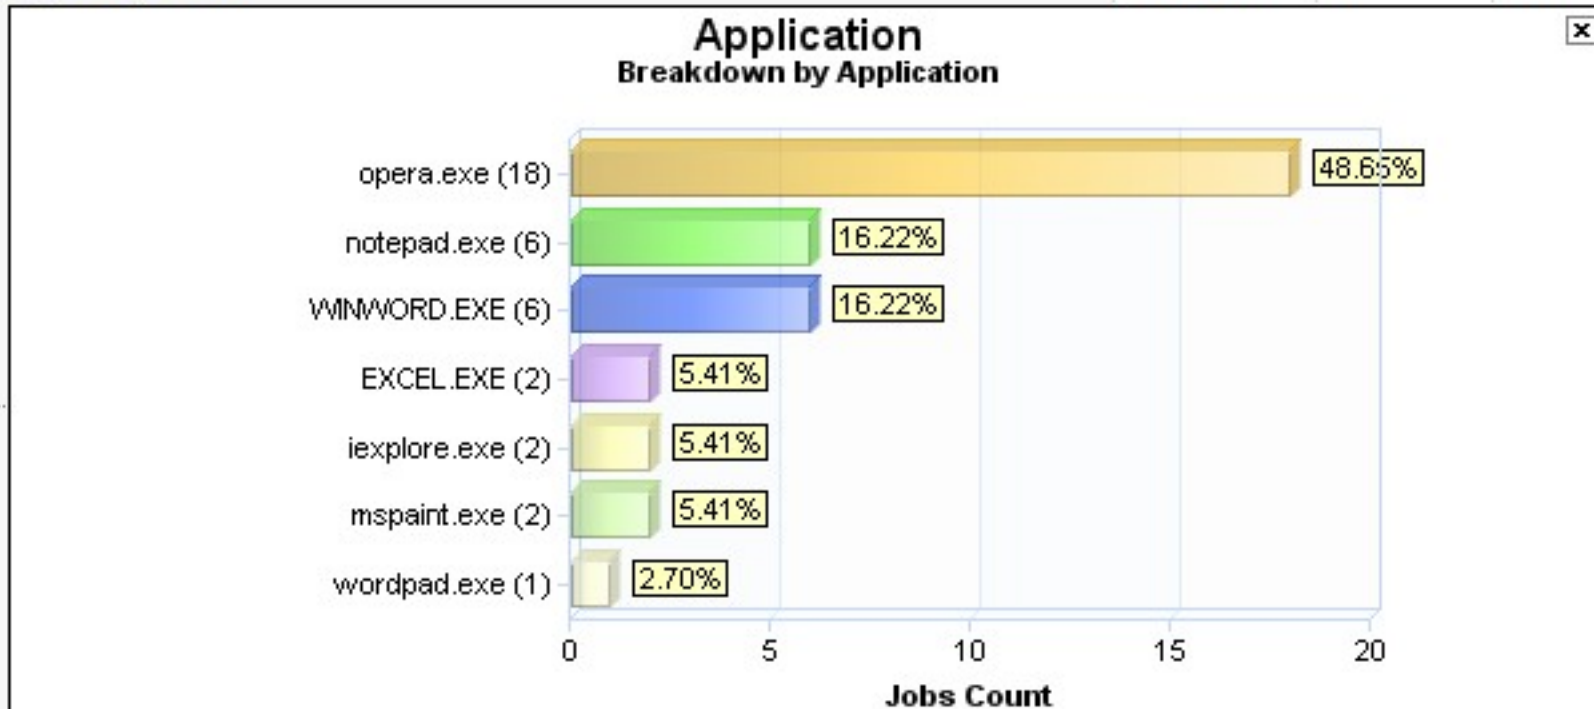

Activity Breakdown	Bytes Printed	Jobs Count	Pages Printed	Percentage
Username	39.95 MB	37	203	100%
PAM\Admin	39.02 MB	30	176	81.08%
IPAMWIN2003\Administrator	647.22 KB	5	25	13.51%
IPAMVISTA\Admin	308.95 KB	2	2	5.41%

Application	Size	Count	Percentage
opera.exe	39.95 MB	37	203
notepad.exe	28.71 MB	18	36
notepad.exe	2.43 MB	6	133
WINWORD.EXE	160.97 KB	6	12
EXCEL.EXE	218.30 KB	2	5
iexplore.exe	1,384.45 KB	2	2
mspaint.exe	6.99 MB	2	4
wordpad.exe	99.72 KB	1	11