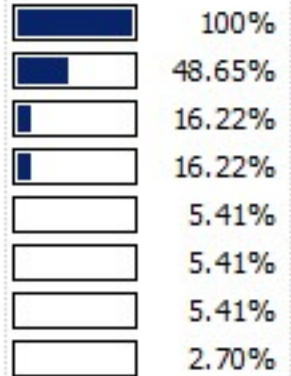

Activity Breakdown	Bytes Printed	Jobs Count	Pages Printed	Percentage
Username	39.95 MB	37	203	100%
PAM\Admin	39.02 MB	30	176	81.08%
IPAMWIN2003\Administrator	647.22 KB	5	25	13.51%
IPAMVISTA\Admin	308.95 KB	2	2	5.41%

Host Name	Bytes Printed	Jobs Count	Pages Printed	Percentage
Host Name	39.95 MB	37	203	100%
PAM	39.02 MB	30	176	81.08%
IPAMWIN2003	647.22 KB	5	25	13.51%
IPAMVISTA	308.95 KB	2	2	5.41%

Dates range: 1/1/2009 12:00:00 AM - 12/31/2009 11:59:00 PM. Generated on: 8/19/2009 6:16:04 PM

Application	Size	Count	Percentage
opera.exe	39.95 MB	37	203
notepad.exe	28.71 MB	18	36
notepad.exe	2.43 MB	6	133
WINWORD.EXE	160.97 KB	6	12
EXCEL.EXE	218.30 KB	2	5
iexplore.exe	1,384.45 KB	2	2
mspaint.exe	6.99 MB	2	4
wordpad.exe	99.72 KB	1	11